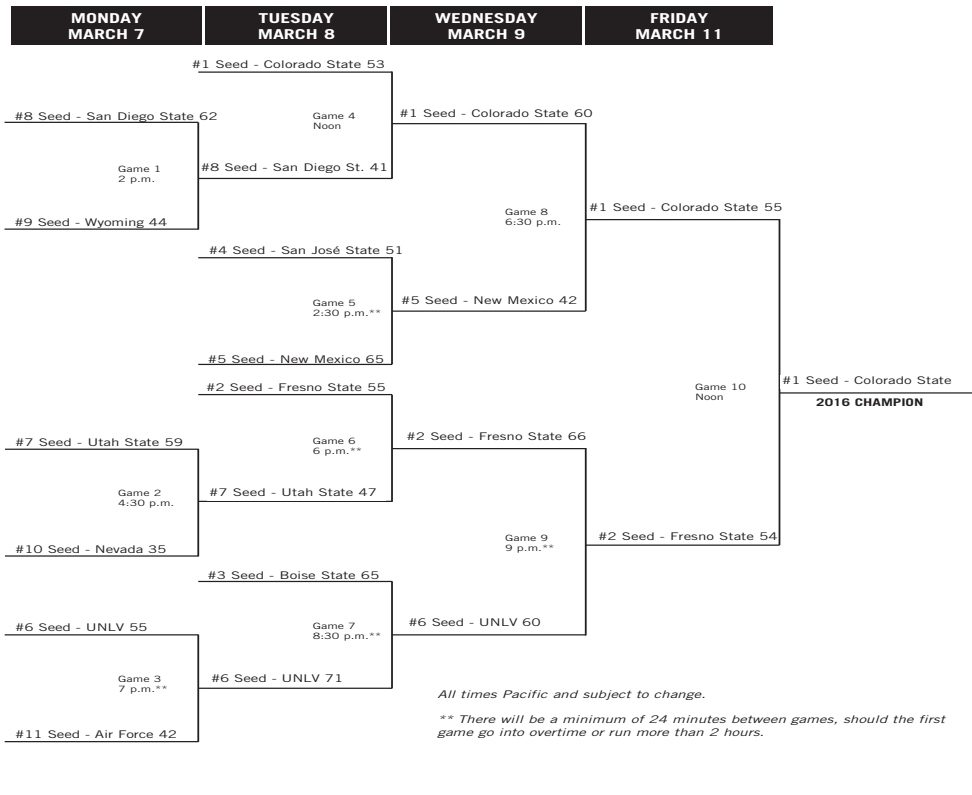

^ 2014-15 All-MW/Defensive team selection

! 2013-14 All-MW/Defensive team selection

**2016 MOUNTAIN WEST
WOMEN'S BASKETBALL CHAMPIONSHIP**
MONDAY-WEDNESDAY, FRIDAY, MARCH 7-9, 11
THOMAS & MACK CENTER
LAS VEGAS, NEVADA