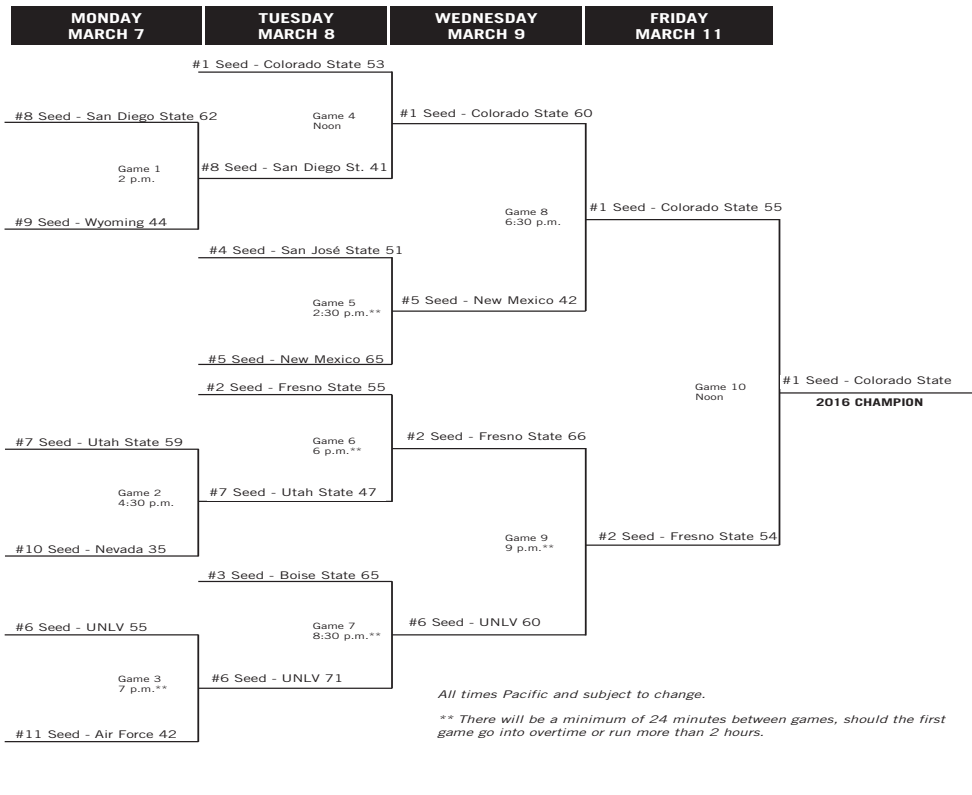

^ 2014-15 All-MW/Defensive team selection

! 2013-14 All-MW/Defensive team selection

**2016 MOUNTAIN WEST  
WOMEN'S BASKETBALL CHAMPIONSHIP**  
MONDAY-WEDNESDAY, FRIDAY, MARCH 7-9, 11  
THOMAS & MACK CENTER  
LAS VEGAS, NEVADA