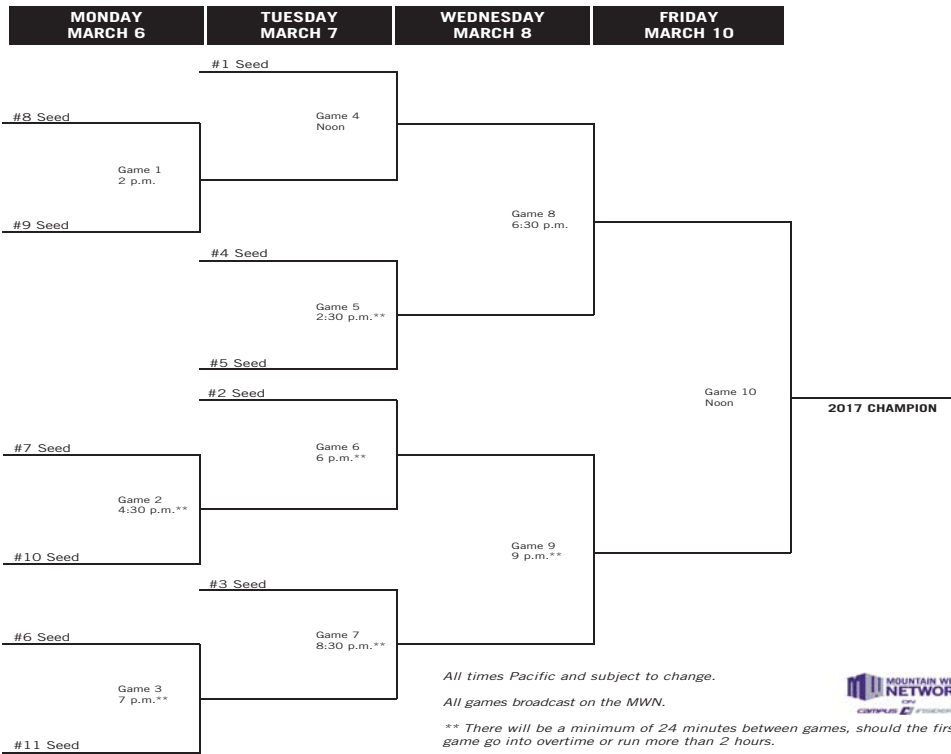

^ 2014-15 All-MW/Defensive team selection

! 2013-14 All-MW/Defensive team selection

**2017 MOUNTAIN WEST  
WOMEN'S BASKETBALL CHAMPIONSHIP**  
MONDAY-WEDNESDAY, FRIDAY, MARCH 6-8, 10  
THOMAS & MACK CENTER  
LAS VEGAS, NEVADA